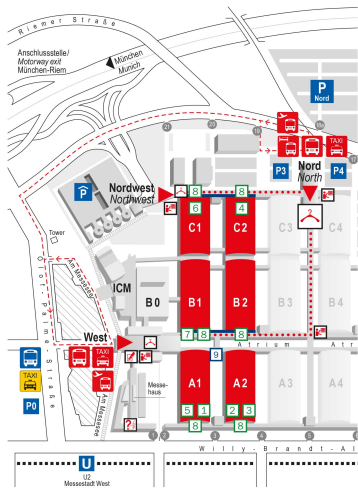

### EXPO REAL 2018

www.expo-real.net

21st International Trade Fair for Property and Investment  
October 8–10, 2018 | Messe München

- P** Parkplatz  
Parking area
- U** U-Bahn  
Subway
- Linienbus**  
Public Bus
- Taxistand ohne Vorbestellung**  
Taxi rank for general cabs without pre-ordering
- per App bestellte Taxen**  
Taxis ordered using an app
- Flughafen-Shuttle**  
Airport Shuttle
- Hotel-Shuttle**  
Hotel Shuttle
- Pendelbus zwischen den Eingängen**  
Shuttle between the entrances
- Pendelbus Route**  
Shuttle route
- Eingänge**  
Entrances
- ExpressWay**
- Garderobe**  
Wardrobe
- Fundbüro**  
Lost & Found
- Pressezentrum**  
Press Center
- Geldautomat**  
ATM/Cash Machine
- Konferenzprogramm**  
Conference program
- 1** DISCUSSION & NETWORKING FORUM
- 2** PLANNING & PARTNERSHIPS FORUM
- 3** EXPO REAL FORUM
- 4** GRAND PLAZA
- 5** REAL ESTATE INNOVATION NETWORK
- 6** INTELLIGENT URBANIZATION FORUM
- 7** INVESTMENT & LOCATIONS FORUM  
(1. OG/1st floor)
- 8** Konferenzräume  
Conference Rooms
- Meetingmöglichkeiten**  
Meeting opportunities
- 9** Meeting Center  
(1. OG/1st floor)

## How to get to EXPO REAL

→ Getting there

You will find the venue map for download here:

↘ EXPO REAL fairgrounds map 2018 (458 kB PDF-document )