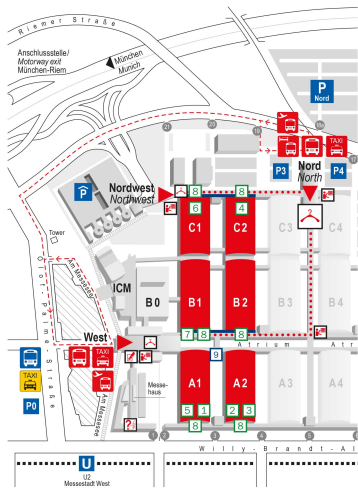

- P** Parkplatz
Parking area
- U** U-Bahn
Subway
- Linienbus**
Public Bus
- Taxistand ohne Vorbestellung**
Taxi rank for general cabs without pre-ordering
- per App bestellte Taxen**
Taxis ordered using an app
- Flughafen-Shuttle**
Airport Shuttle
- Hotel-Shuttle**
Hotel Shuttle
- Pendelbus zwischen den Eingängen**
Shuttle between the entrances
- Pendelbus Route**
Shuttle route
- Eingänge**
Entrances
- ExpressWay**
- Garderobe**
Wardrobe
- Fundbüro**
Lost & Found
- Pressezentrum**
Press Center
- Geldautomat**
ATM/Cash Machine
- Konferenzprogramm**
Conference program
- 1 DISCUSSION & NETWORKING FORUM**
- 2 PLANNING & PARTNERSHIPS FORUM**
- 3 EXPO REAL FORUM**
- 4 GRAND PLAZA**
- 5 REAL ESTATE INNOVATION NETWORK**
- 6 INTELLIGENT URBANIZATION FORUM**
- 7 INVESTMENT & LOCATIONS FORUM**
(1. OG/1st floor)
- 8 Konferenzräume**
Conference Rooms
- Meetingmöglichkeiten**
Meeting opportunities
- 9 Meeting Center**
(1. OG/1st floor)

Jetzt Ihr Taxi vorbestellen
Pre-order your taxi now

How to get to EXPO REAL

→ Getting there

You will find the venue map for download here:

↘ EXPO REAL 2017 fairgrounds map (458 kB PDF-document)